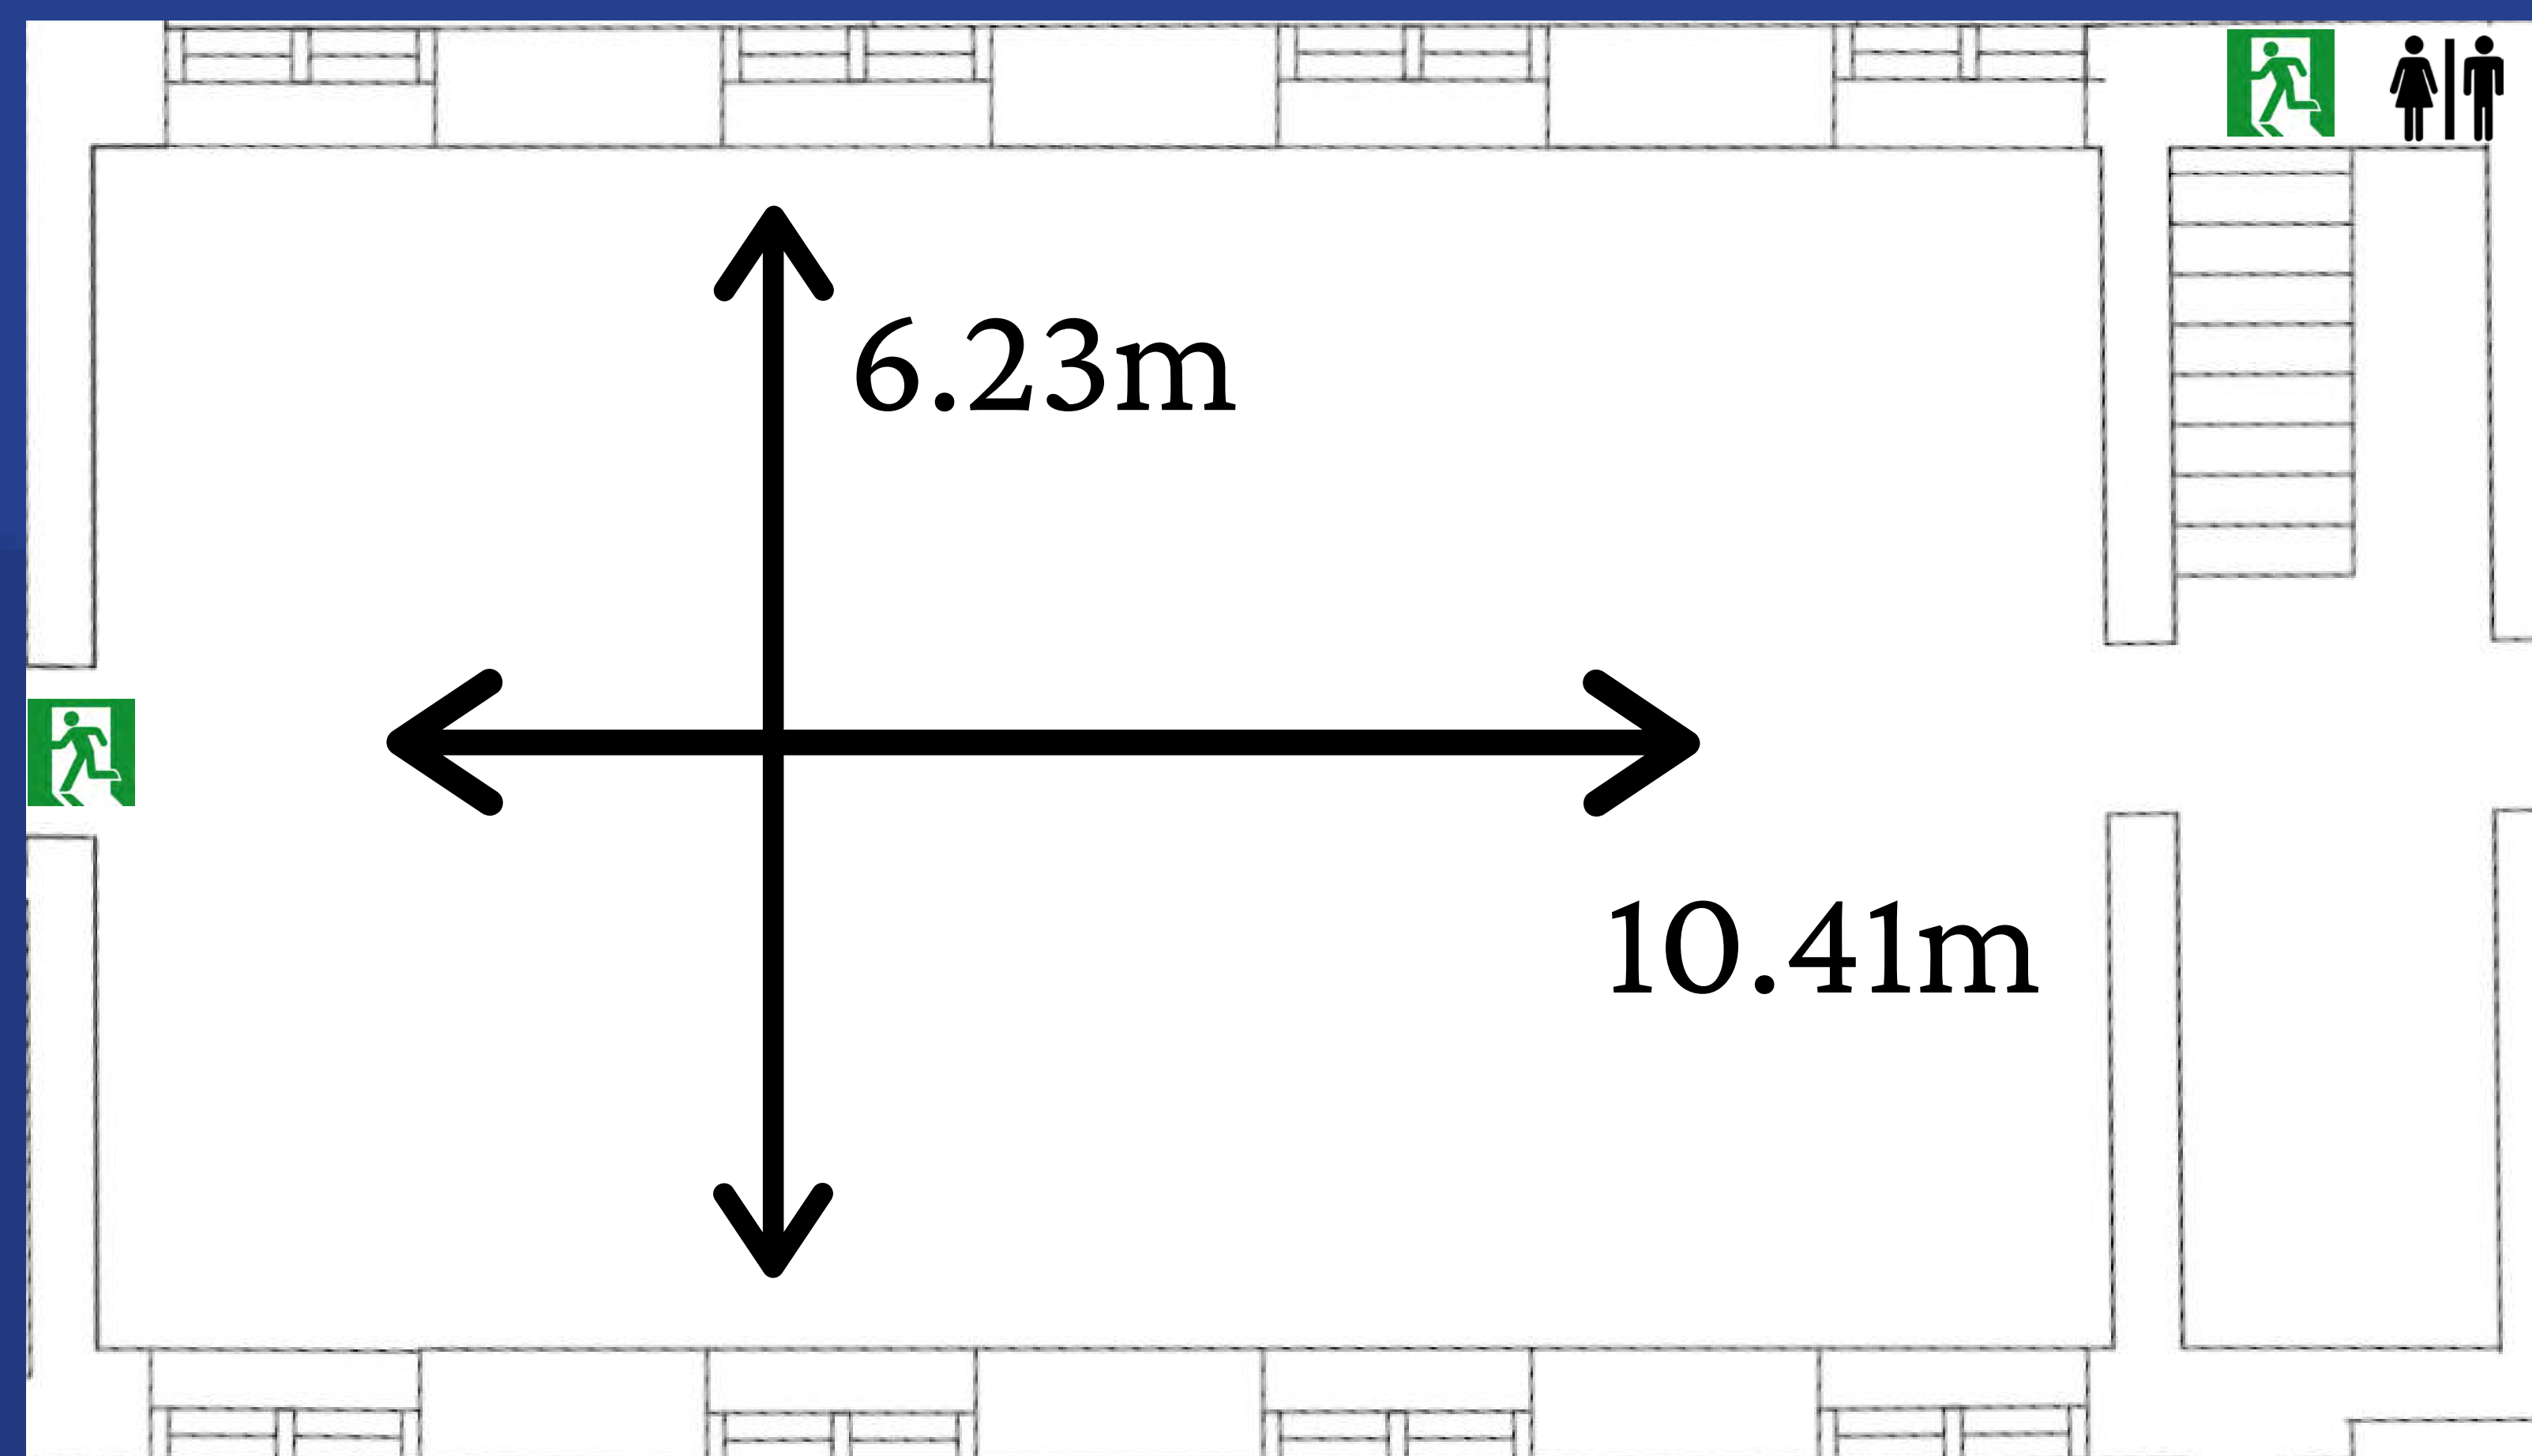

Old Library

The Old Library is no longer lined with bookshelves, but the wooden panelling and stained glass windows retain a historic feel. It now provides an intimate environment for meetings, receptions and dinners, in the heart of the College, with views over Chapel Court.

Capacities

Single table: 60
U-shaped: 20
T-shaped: 22
Separate tables: 15

Dimensions

10.41m x 6.23m
Area: 64.85sq m
Dimensions are approximate.
Plans are not to scale.