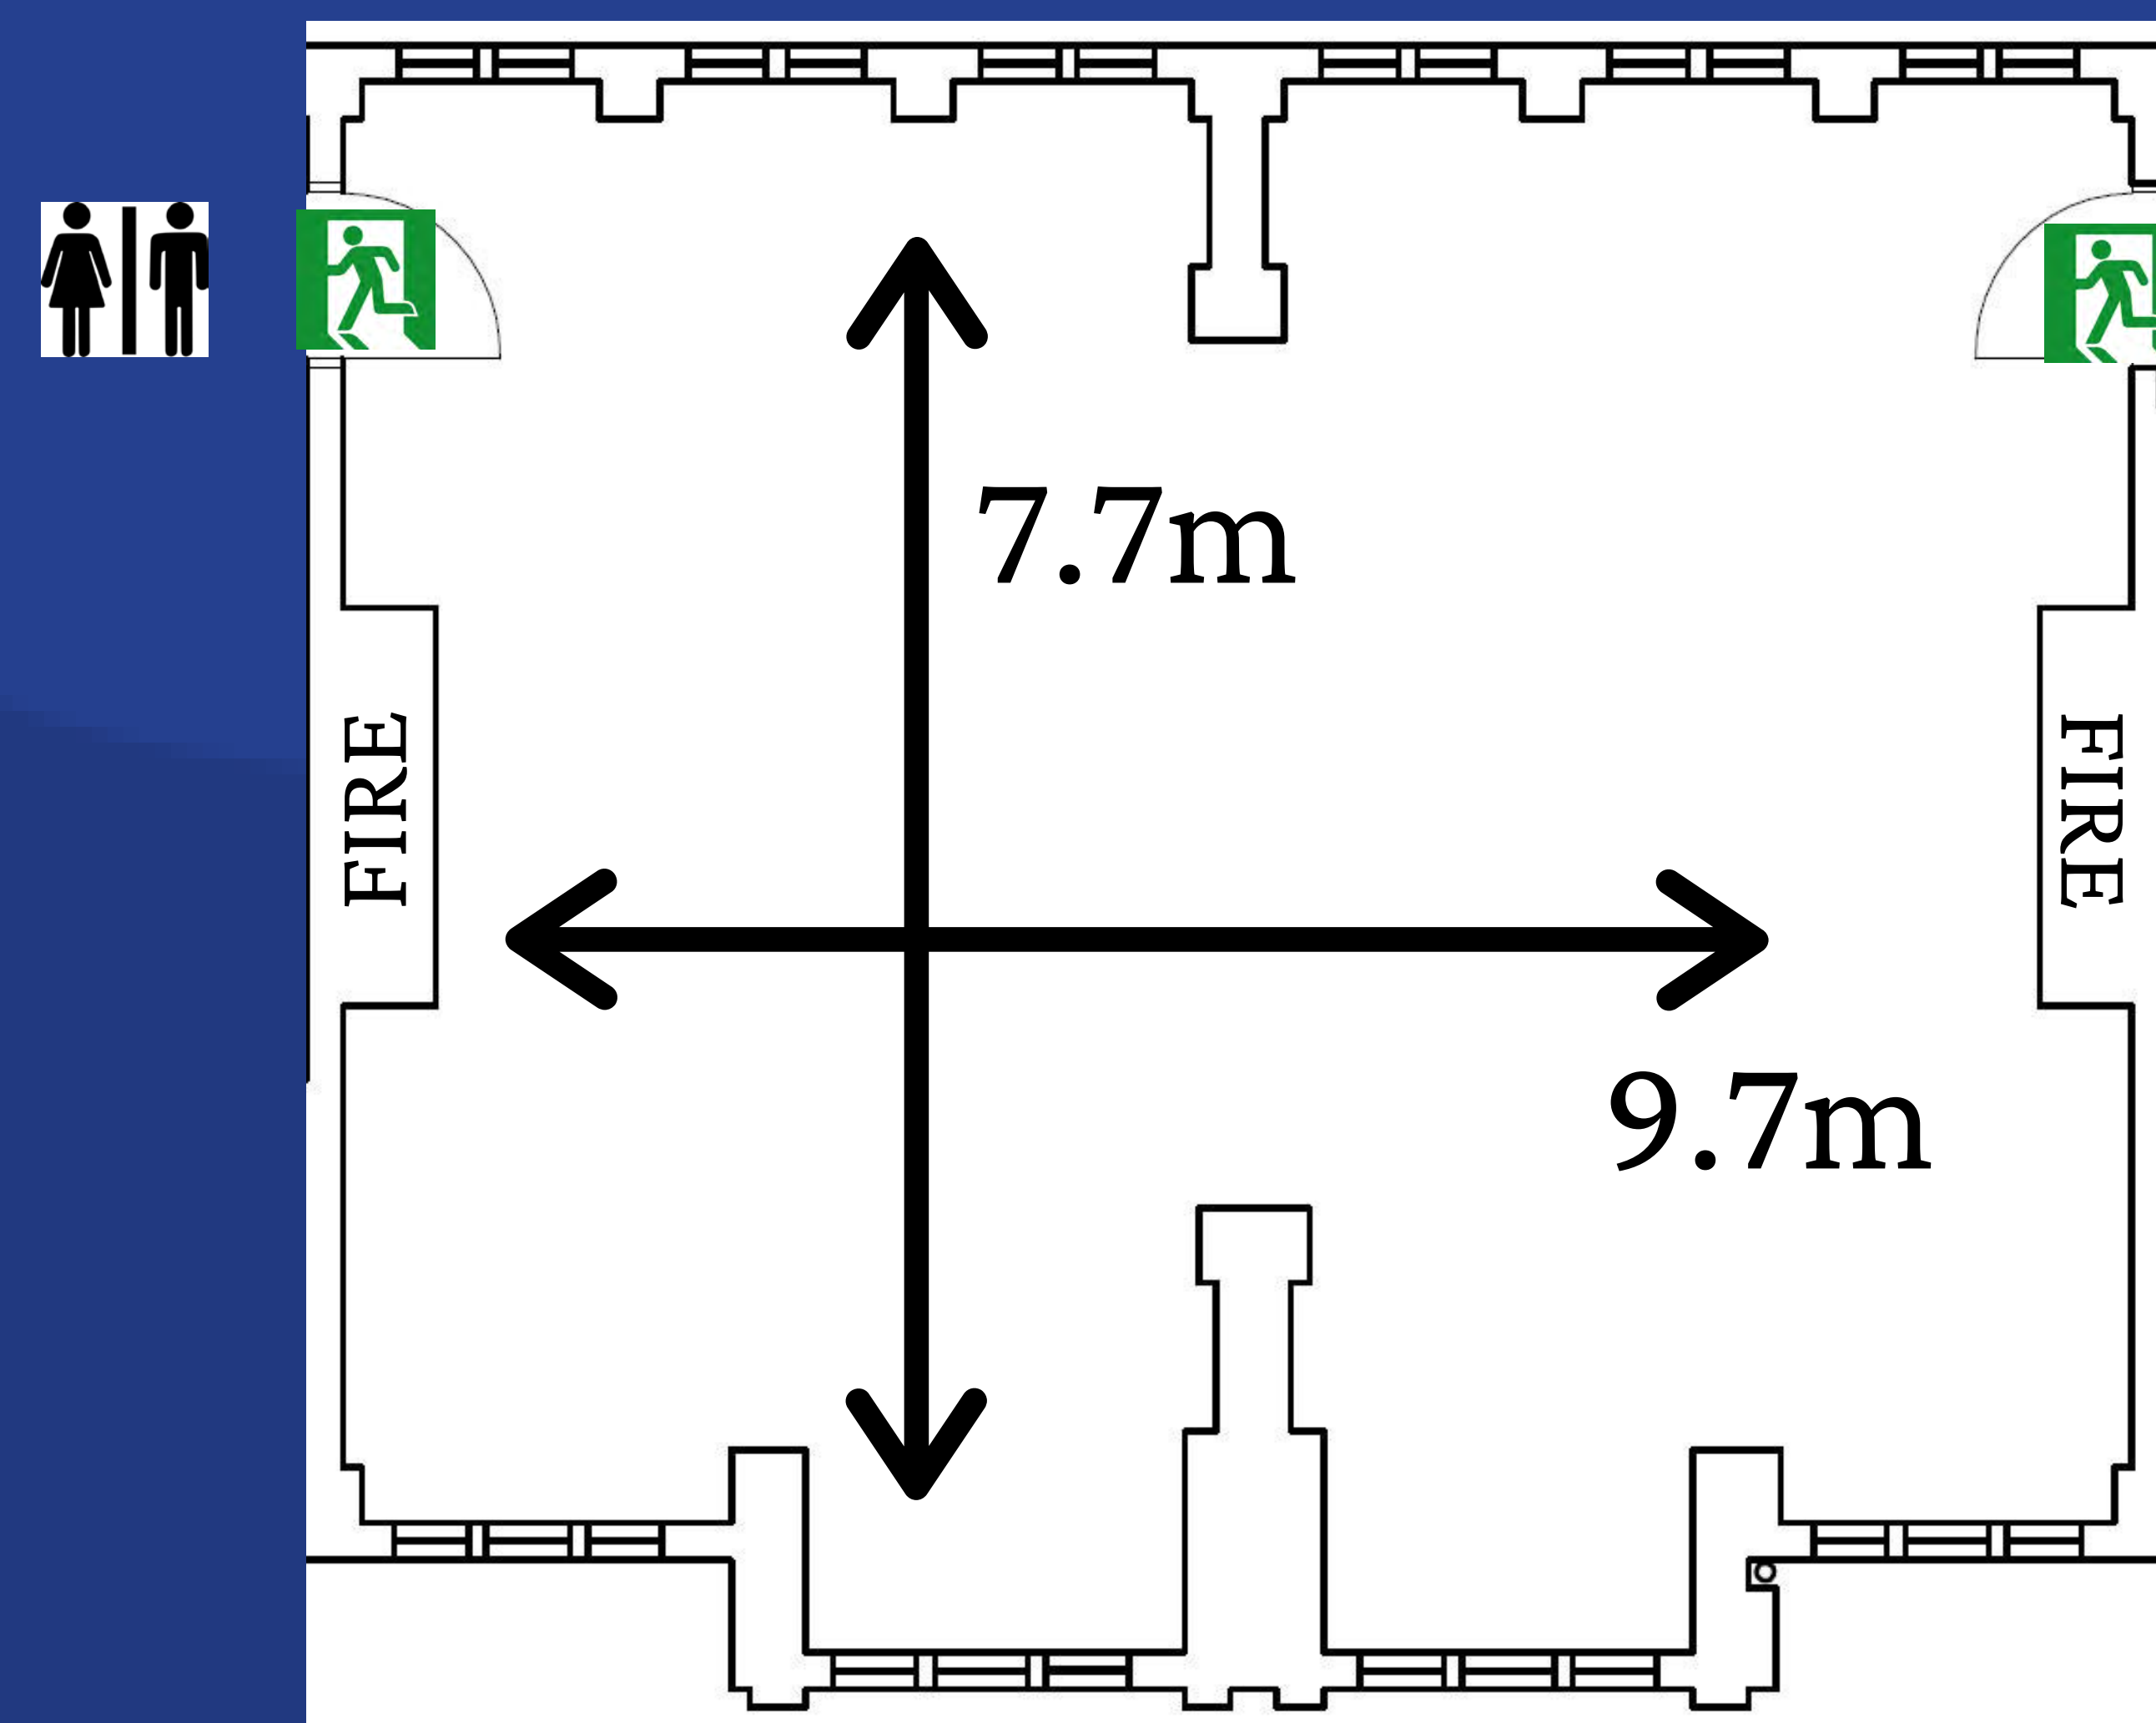

Knox Shaw Room

The Knox Shaw Room is an ideal venue for catered events in every season.

With wooden panelling, open fires and red hues, it provides a warming atmosphere for winter events.

For the summer, it boasts views of the Fellows Lawn and easy access to the Cloister Court Garden.

It can be used for standing receptions, afternoon teas and hot or cold finger and fork buffets.

Capacities

Separate Tables: 35

Single Table: 22

Reception: 60

Dimensions

9.7m x 7.7m

Area: 74sq m

Dimensions are approximate.
Plans are not to scale.