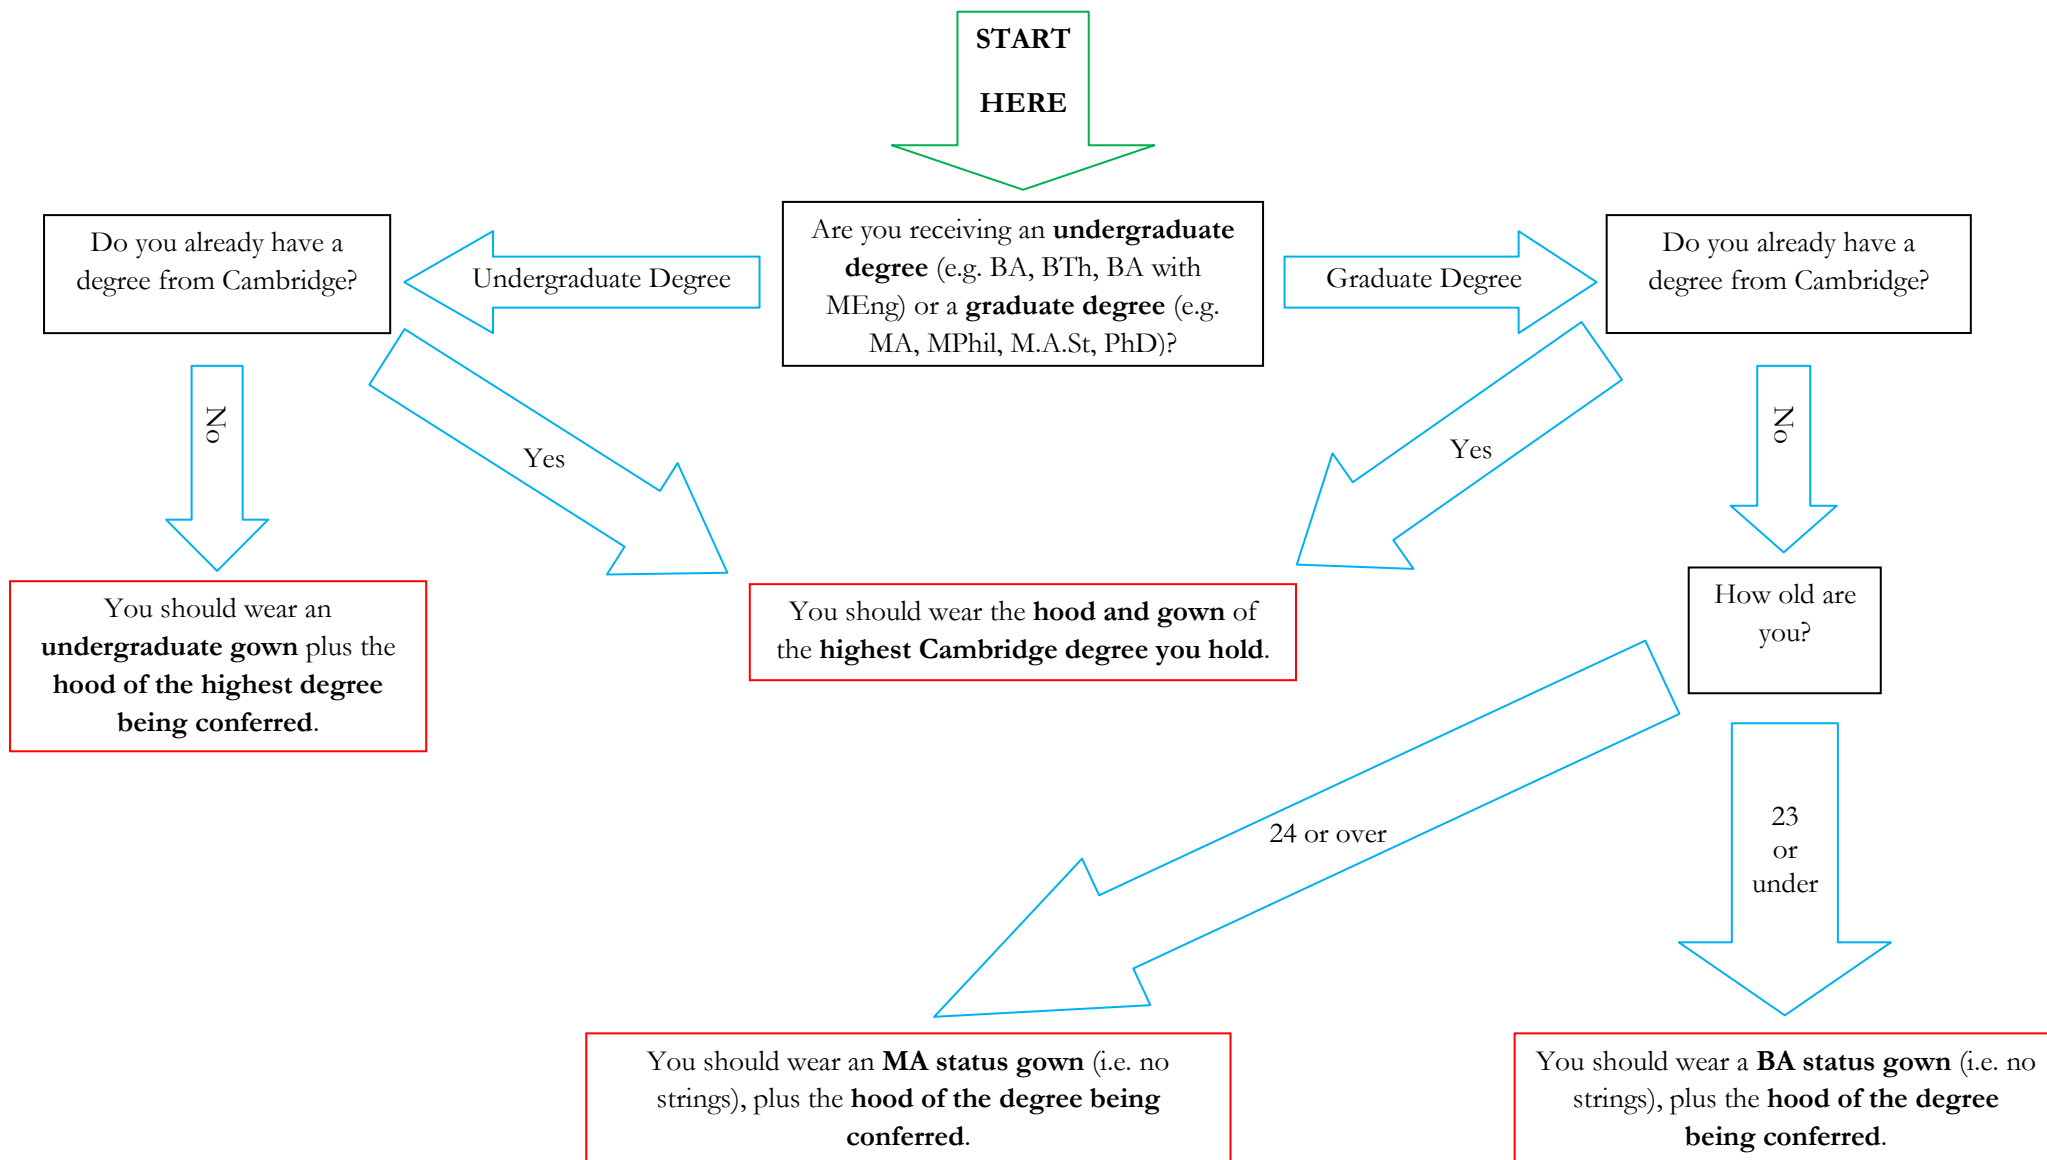

GRADUATION ACADEMIC DRESS REGULATIONS

Please consult the Dress Regulations for further information and advice.

If you have any queries, get in touch with the Praelector, Dr Jane Spencer (praelector@sid.cam.ac.uk).